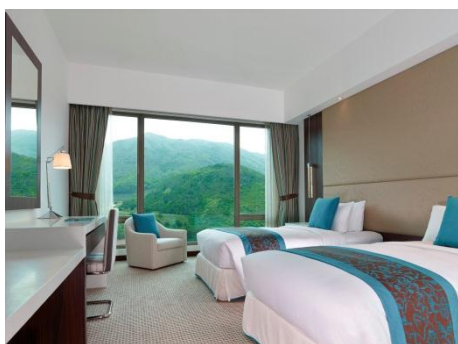

To explore this offer or to book your accommodation, please call Susan Ho, Sales Executive at (852) 2295 8362 or email susan.ht.ho@aubergediscoverybay.com

Terms & Conditions :

- Offer is valid from now until 31 December 2017
- Surcharge at HK\$300+10% service charge applies on: 01-07 October 2017 and 22-31 December 2017 (All days inclusive)
- Ocean Front Room surcharge at HK\$400+10% service charge per night
- Extra bed with breakfast at HK\$500+10% service charge per night
- Room rate is subject to 10% service charge
- Offer is only applicable to **The Hong Kong University of Science and Technology Staff**
- Staff card must be presented upon check-in
- Payment to be settled upon check-out
- Offer cannot be used in conjunction with any other promotions or offers unless otherwise stated
- Advance reservation is required and confirmation is subject to hotel availability
- The hotel reserves the right to replace the booked items with other available options
- Offer is not applicable for group booking above 5 rooms

覓 獨樹一幟的香港綠洲

香港愉景灣酒店特別推出香港科技大學員工優惠，推廣期直至2017年12月31日，包括：

- 山景客房一晚住宿
- 兩位用自助早餐
- 自助午餐及晚餐 85 折優惠
- 水療療程 8 折優惠

星期日至五	HK\$1,180
星期六、公眾假期及前夕	HK\$1,430

歡迎致電訂房熱線 (852) 2295 8362 或電郵至 susan.ht.ho@aubergediscoverybay.com，查詢優惠詳情或預訂房間。