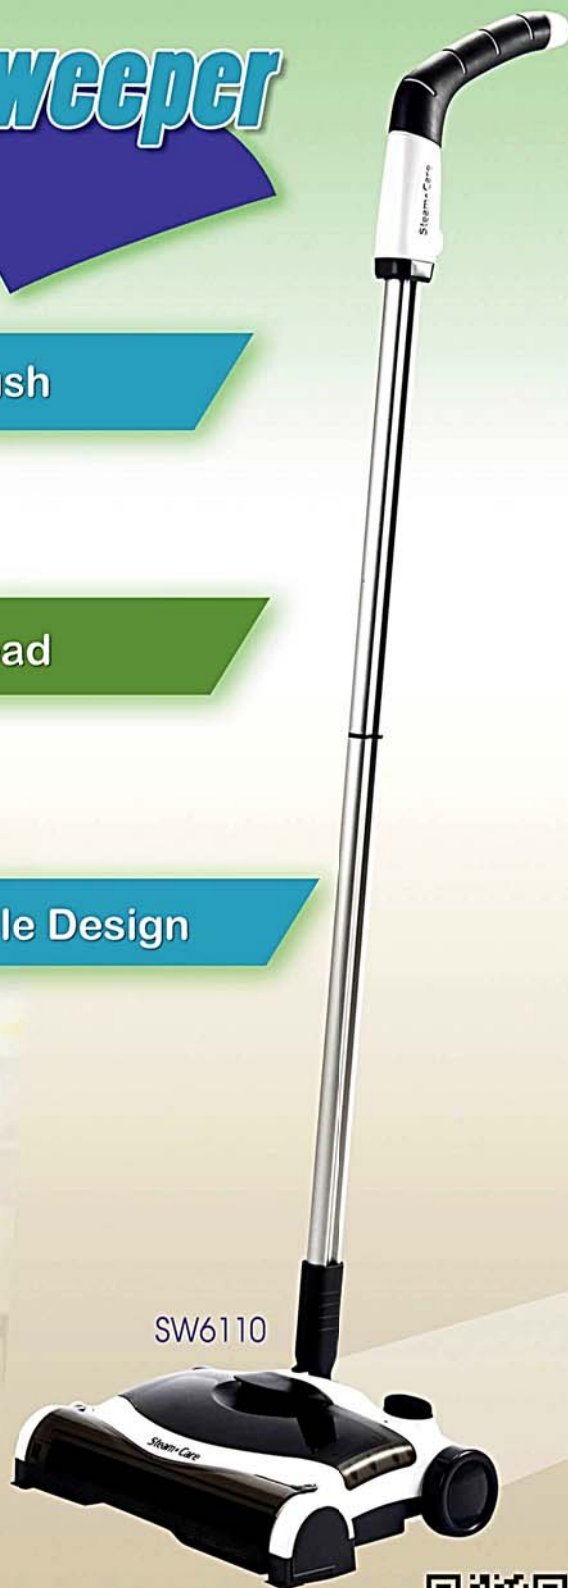

## Cordless Sweeper

• Powerful Rotating Brush

• Ball Joint Swivel Head

• Ergonomic Handle Design

SW6110

Distributor: *Wellgain International Industrial Ltd.*  
Sales Hotline: (852) 3409 0080

Email: [info@wellgain.com](mailto:info@wellgain.com)  
<http://www.wellgain-steamcare.com>